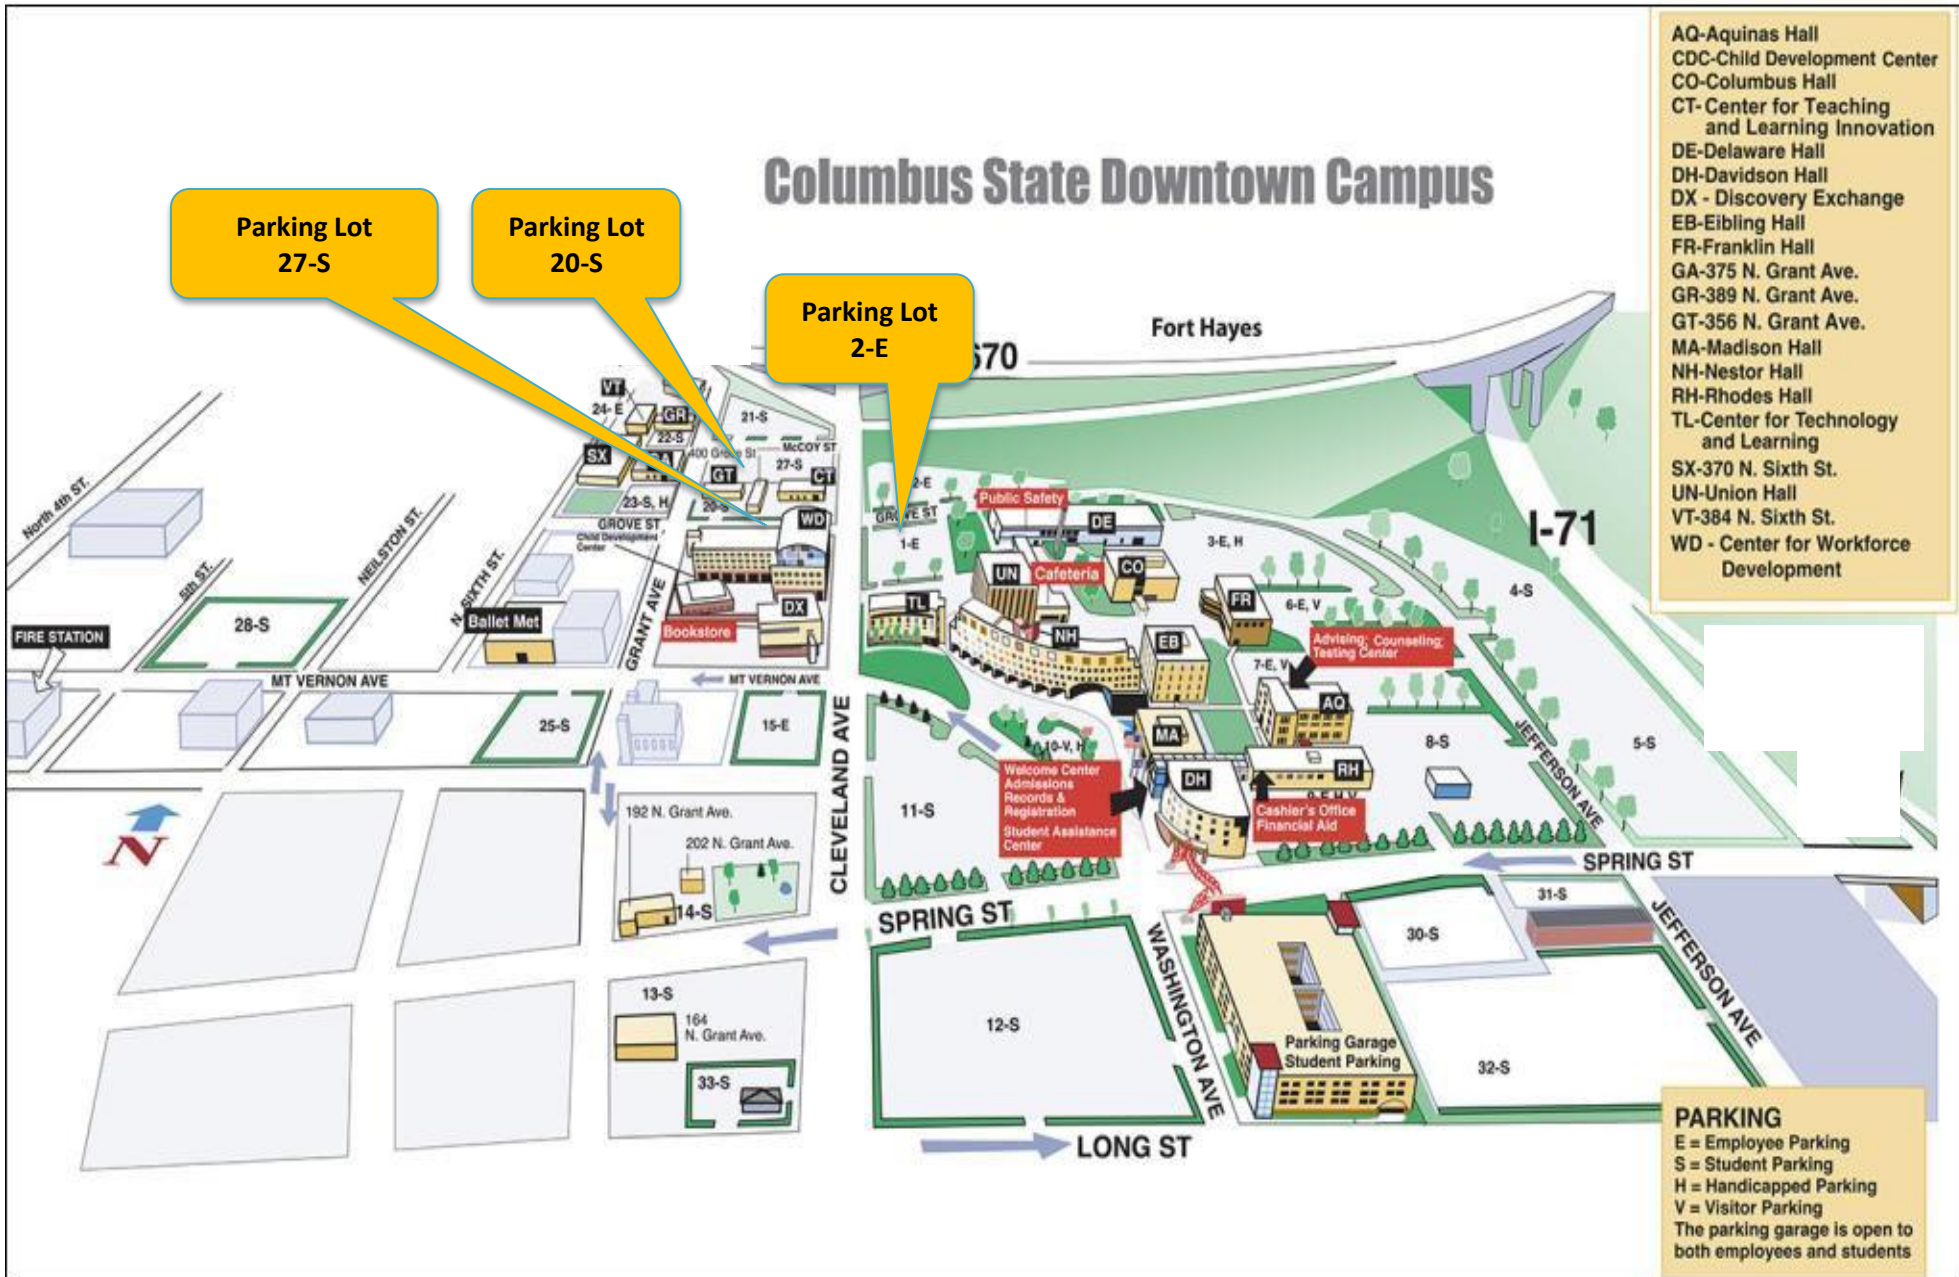

Columbus State Downtown Campus

Parking Lot 27-S

Parking Lot 20-S

Parking Lot 2-E

- AQ-Aquinas Hall
- CDC-Child Development Center
- CO-Columbus Hall
- CT-Center for Teaching and Learning Innovation
- DE-Delaware Hall
- DH-Davidson Hall
- DX - Discovery Exchange
- EB-Eibling Hall
- FR-Franklin Hall
- GA-375 N. Grant Ave.
- GR-389 N. Grant Ave.
- GT-356 N. Grant Ave.
- MA-Madison Hall
- NH-Nestor Hall
- RH-Rhodes Hall
- TL-Center for Technology and Learning
- SX-370 N. Sixth St.
- UN-Union Hall
- VT-384 N. Sixth St.
- WD - Center for Workforce Development

1. **PARKING**
2. E = Employee Parking
   - S = Student Parking
   - H = Handicapped Parking
   - V = Visitor Parking
   - The parking garage is open to both employees and students