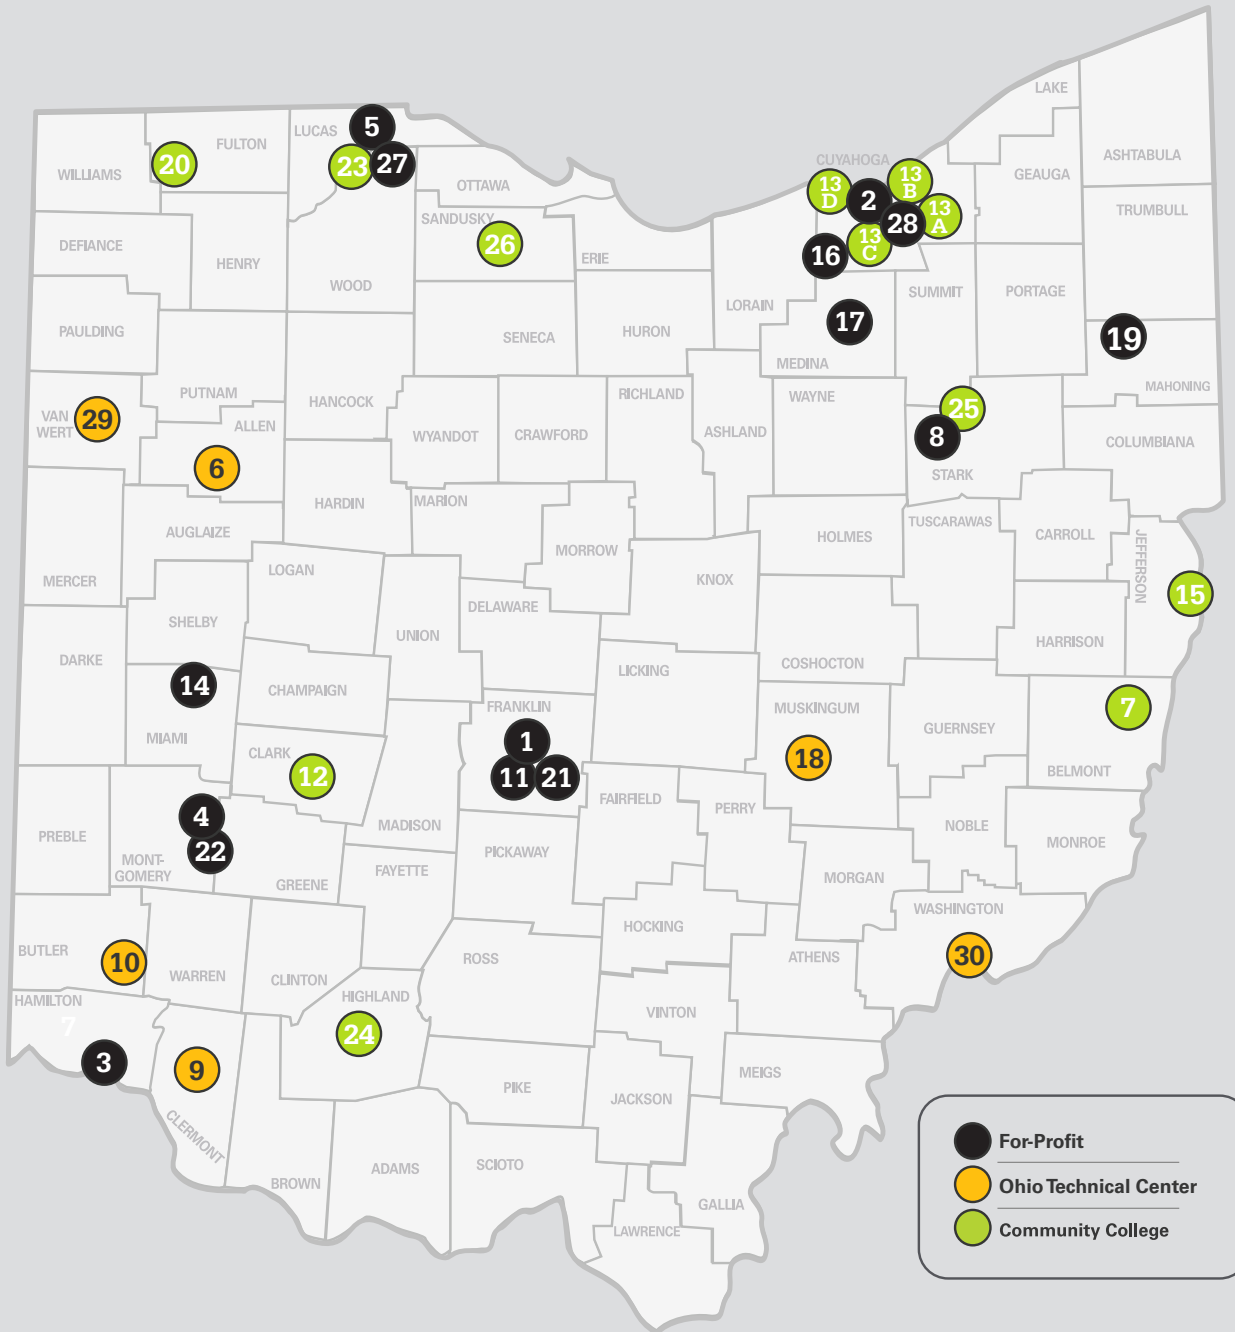

# 2022 Commercial Truck Driver Student Aid Program Awardees

1. 160 Driving Academy
2. 160 Driving Academy
3. 160 Driving Academy
4. 160 Driving Academy
5. 160 Driving Academy
6. Apollo Career Center
7. Belmont College
8. Big Rig Truck Driving School
9. Brown & Clermont Adult Career Campuses
10. Butler Tech
11. Capital Transportation Academy
12. Clark State College
13. Cuyahoga Community College
14. Drivers Edge CDL Training Academy
15. Eastern Gateway Community College
16. Great Lakes Truck Driving School
17. Hamrick School
18. Mid-East Career and Technology Centers
19. Northeast Ohio Truck Driver Training
20. Northwest State Community College
21. Ohio Business College
22. Ohio Business College
23. Owens State Community College
24. Southern State Community College
25. Stark State College
26. Terra State Community College
27. Trainco Truck Driving Schools
28. Valley College
29. Vantage Career Center
30. Washington County Career Center