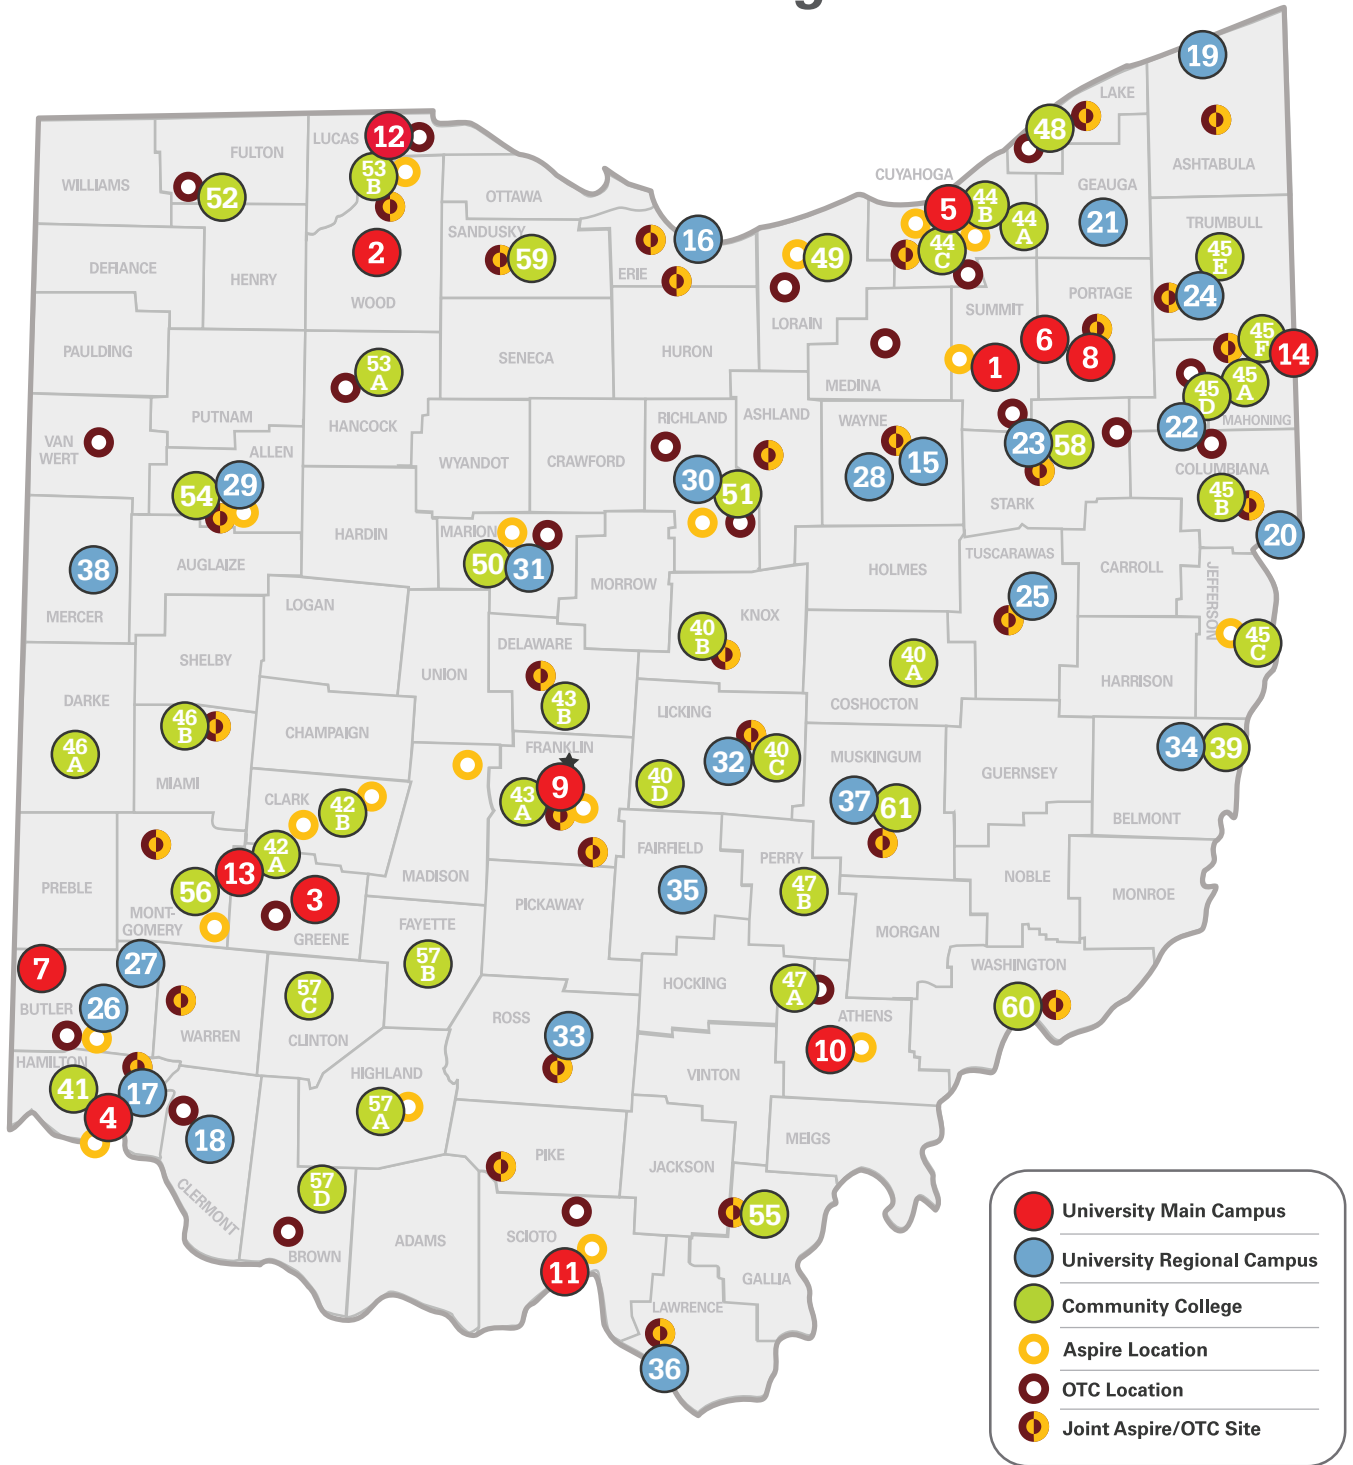

Ohio Public Universities & Colleges

Ohio Public Universities & Colleges

Universities

1. The University of Akron
2. Bowling Green State University
3. Central State University
4. University of Cincinnati
5. Cleveland State University
6. Kent State University
7. Miami University
8. Northeast Ohio Medical University
9. The Ohio State University
10. Ohio University
11. Shawnee State University
12. The University of Toledo
13. Wright State University
14. Youngstown State University

Regional Campuses

15. The University of Akron - Wayne
16. Bowling Green State University - Firelands
17. University of Cincinnati - Blue Ash
18. University of Cincinnati - Clermont
19. Kent State University - Ashtabula
20. Kent State University - East Liverpool
21. Kent State University - Geauga
22. Kent State University - Salem
23. Kent State University - Stark
24. Kent State University - Trumbull
25. Kent State University - Tuscarawas
26. Miami University - Hamilton
27. Miami University - Middletown
28. The Ohio State University Agricultural Technical Institute
29. The Ohio State University - Lima
30. The Ohio State University - Mansfield
31. The Ohio State University - Marion
32. The Ohio State University - Newark
33. Ohio University - Chillicothe
34. Ohio University - Eastern
35. Ohio University - Lancaster
36. Ohio University - Southern
37. Ohio University - Zanesville
38. Wright State University - Lake

Aspire Locations

ALLEN: Lima City Schools

ATHENS: Ohio University Aspire

BUTLER: Hamilton City School District

CLARK: Clark State Community College; Springfield City School District

COSHOCTON: Coshocton County Job & Family Services

GREENE: Greene County Career Center

LAKE: Willoughby-Eastlake City Schools

LORAIN: Lorain County Joint Vocational School

LUCAS: Toledo City Schools

MAHONING: Mahoning County Career & Technical Center

MARION: Tri-Rivers Career Center