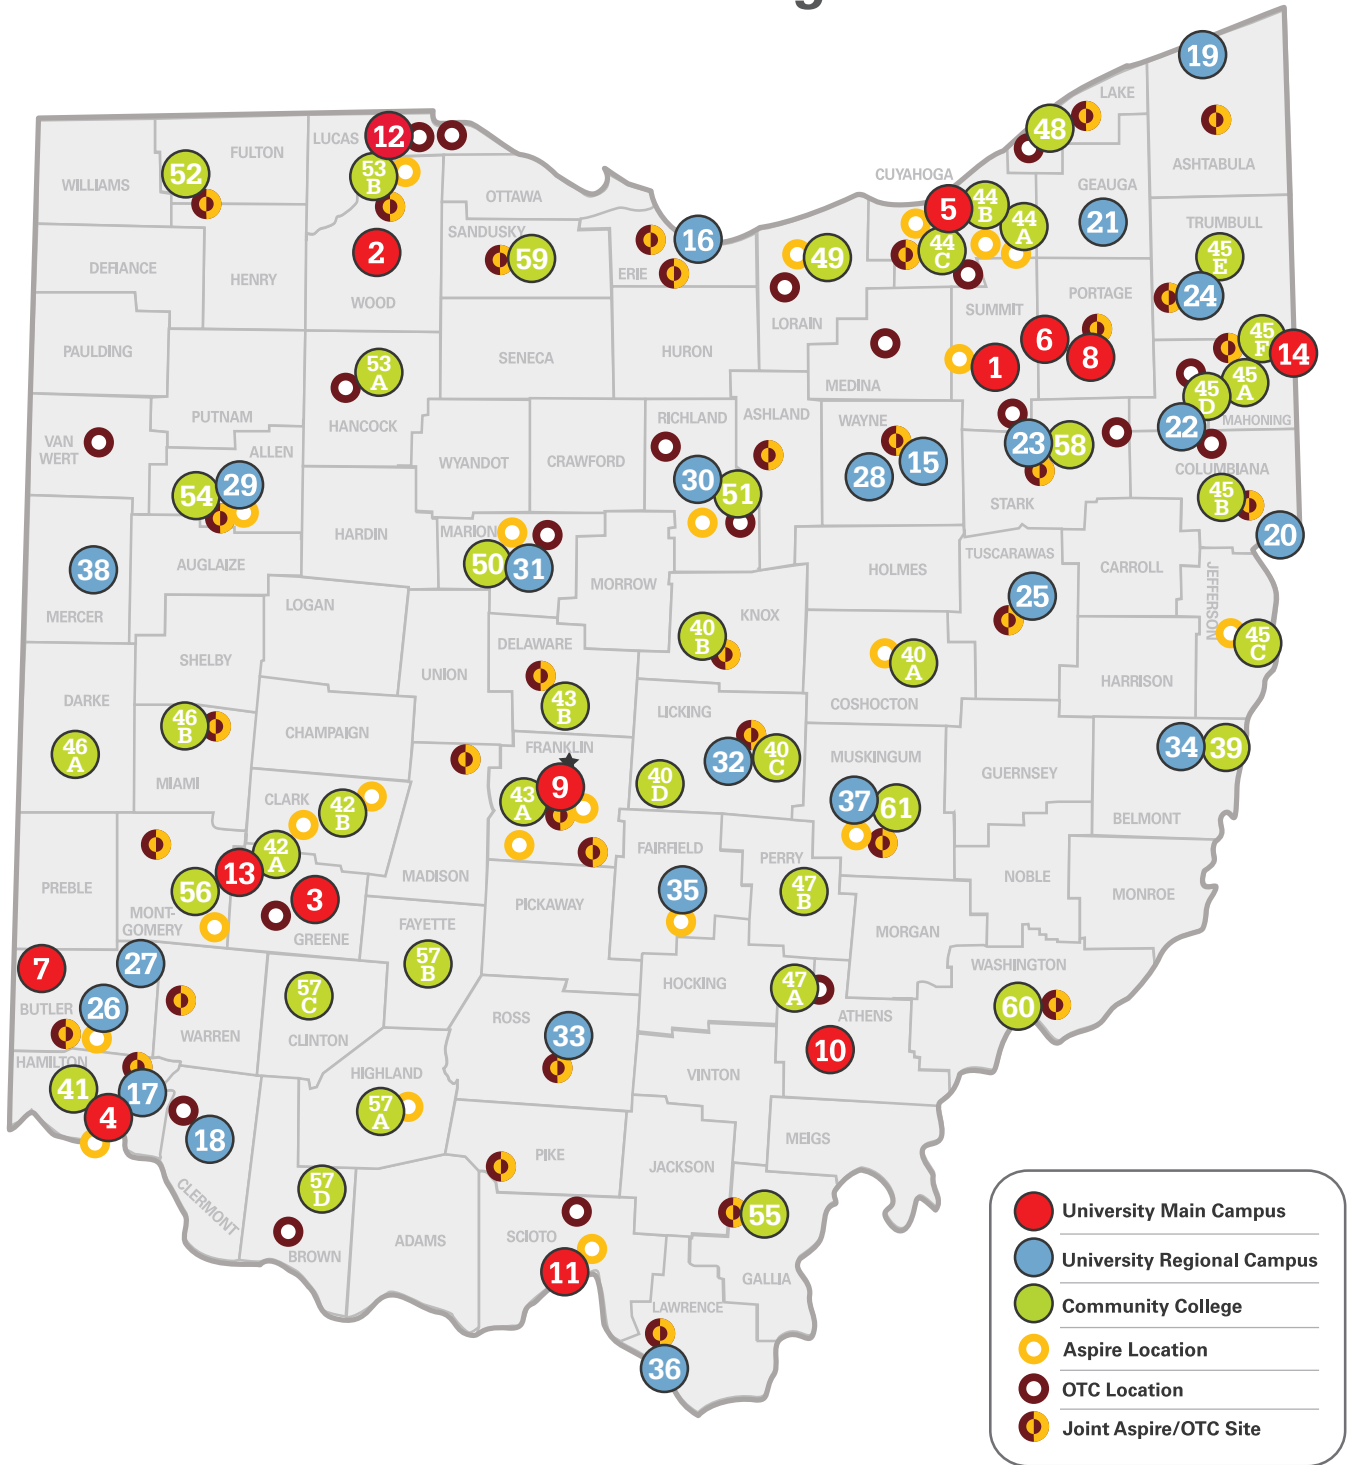

Ohio Public Universities & Colleges

Ohio Public Universities & Colleges

Universities

1. The University of Akron
2. Bowling Green State University
3. Central State University
4. University of Cincinnati
5. Cleveland State University
6. Kent State University
7. Miami University
8. Northeast Ohio Medical University
9. The Ohio State University
10. Ohio University
11. Shawnee State University
12. The University of Toledo
13. Wright State University
14. Youngstown State University

Regional Campuses

15. The University of Akron - Wayne
16. Bowling Green State University - Firelands
17. University of Cincinnati - Blue Ash
18. University of Cincinnati - Clermont
19. Kent State University - Ashtabula
20. Kent State University - East Liverpool
21. Kent State University - Geauga
22. Kent State University - Salem
23. Kent State University - Stark
24. Kent State University - Trumbull
25. Kent State University - Tuscarawas
26. Miami University - Hamilton
27. Miami University - Middletown
28. The Ohio State University Agricultural Technical Institute
29. The Ohio State University - Lima
30. The Ohio State University - Mansfield
31. The Ohio State University - Marion
32. The Ohio State University - Newark
33. Ohio University - Chillicothe
34. Ohio University - Eastern
35. Ohio University - Lancaster
36. Ohio University - Southern
37. Ohio University - Zanesville
38. Wright State University - Lake

Aspire Locations

ALLEN: Lima City Schools

BUTLER: Hamilton City School District

CLARK: Clark State Community College; Springfield City School District

COSHOCTON: Coshocton County Job & Family Services

CUYAHOGA: Cuyahoga Community College; Parma City School District; Seeds of Literacy